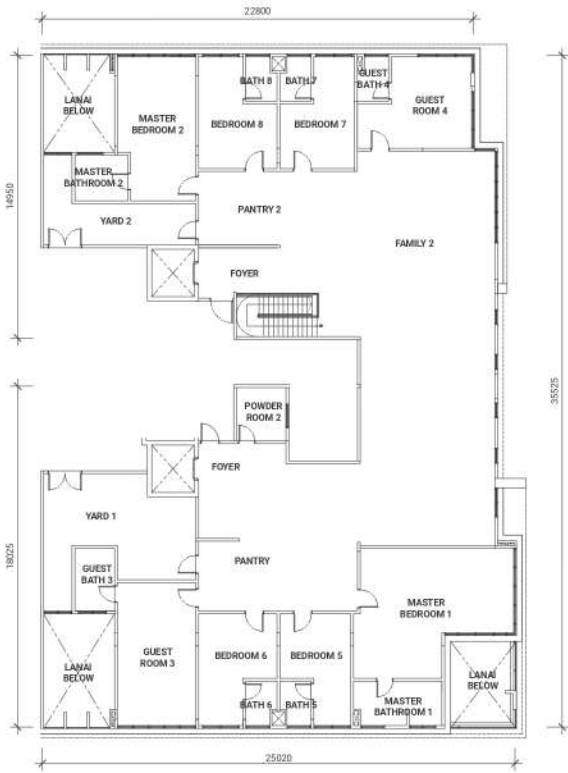

Penthouse B (Upper)
Total Built-up: 6,845 square feet
Unit Number: PTH-9A-02

Penthouse B (Lower)
Total Built-up: 8,072 square feet
Unit Number: PTH-9-02